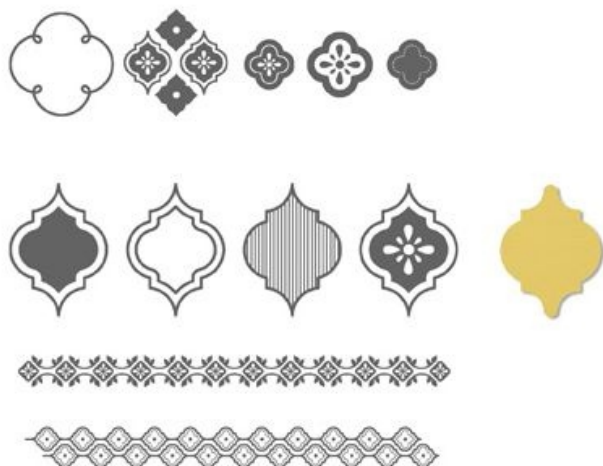

(15% savings of \$6.90)

See flyer: [http://www.stampinup.com/us/documents/Flyer\\_photopolymer\\_May0113\\_US.pdf](http://www.stampinup.com/us/documents/Flyer_photopolymer_May0113_US.pdf)

The Show & Tell 1 and 2 Photopolymer Stamp Sets feature over 60 versatile images that you can mix and match to create personalized backgrounds, patterns, layers, and dimensions to make any project stand out. These sets are featured in our "Seeing the Possibilities" Online Class, where you'll learn how to maximize your photopolymer stamp sets. Purchase all three items together and save 15%! (Class available for download only.)

See Catalog for correct sizing – images shown for reference only

Label Love Bundle

Chalk Talk Bundle

Backyard Basics Bundle

Wildflower Meadow Bundle

Flower Shop Bundle

Beautifully Baroque Bundle

Mosaic Madness Bundle