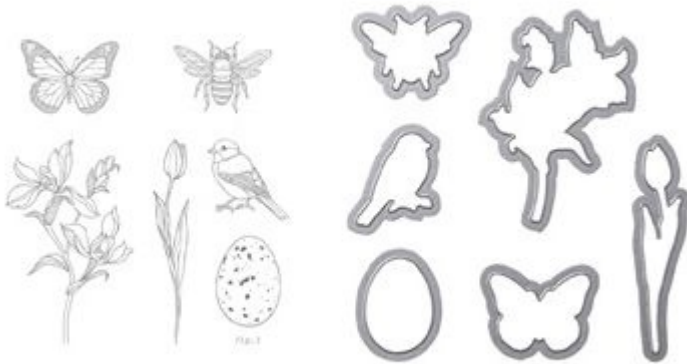

(15% savings of \$6.90)

See flyer: [http://www.stampinup.com/us/documents/Flyer\\_photopolymer\\_May0113\\_US.pdf](http://www.stampinup.com/us/documents/Flyer_photopolymer_May0113_US.pdf)

The Show & Tell 1 and 2 Photopolymer Stamp Sets feature over 60 versatile images that you can mix and match to create personalized backgrounds, patterns, layers, and dimensions to make any project stand out. These sets are featured in our "Seeing the Possibilities" Online Class, where you'll learn how to maximize your photopolymer stamp sets. Purchase all three items together and save 15%! (Class available for download only.)

See Catalog for correct sizing – images shown for reference only

Label Love Bundle

Chalk Talk Bundle

Backyard Basics Bundle

Wildflower Meadow Bundle

Flower Shop Bundle

Beautifully Baroque Bundle

Mosaic Madness Bundle